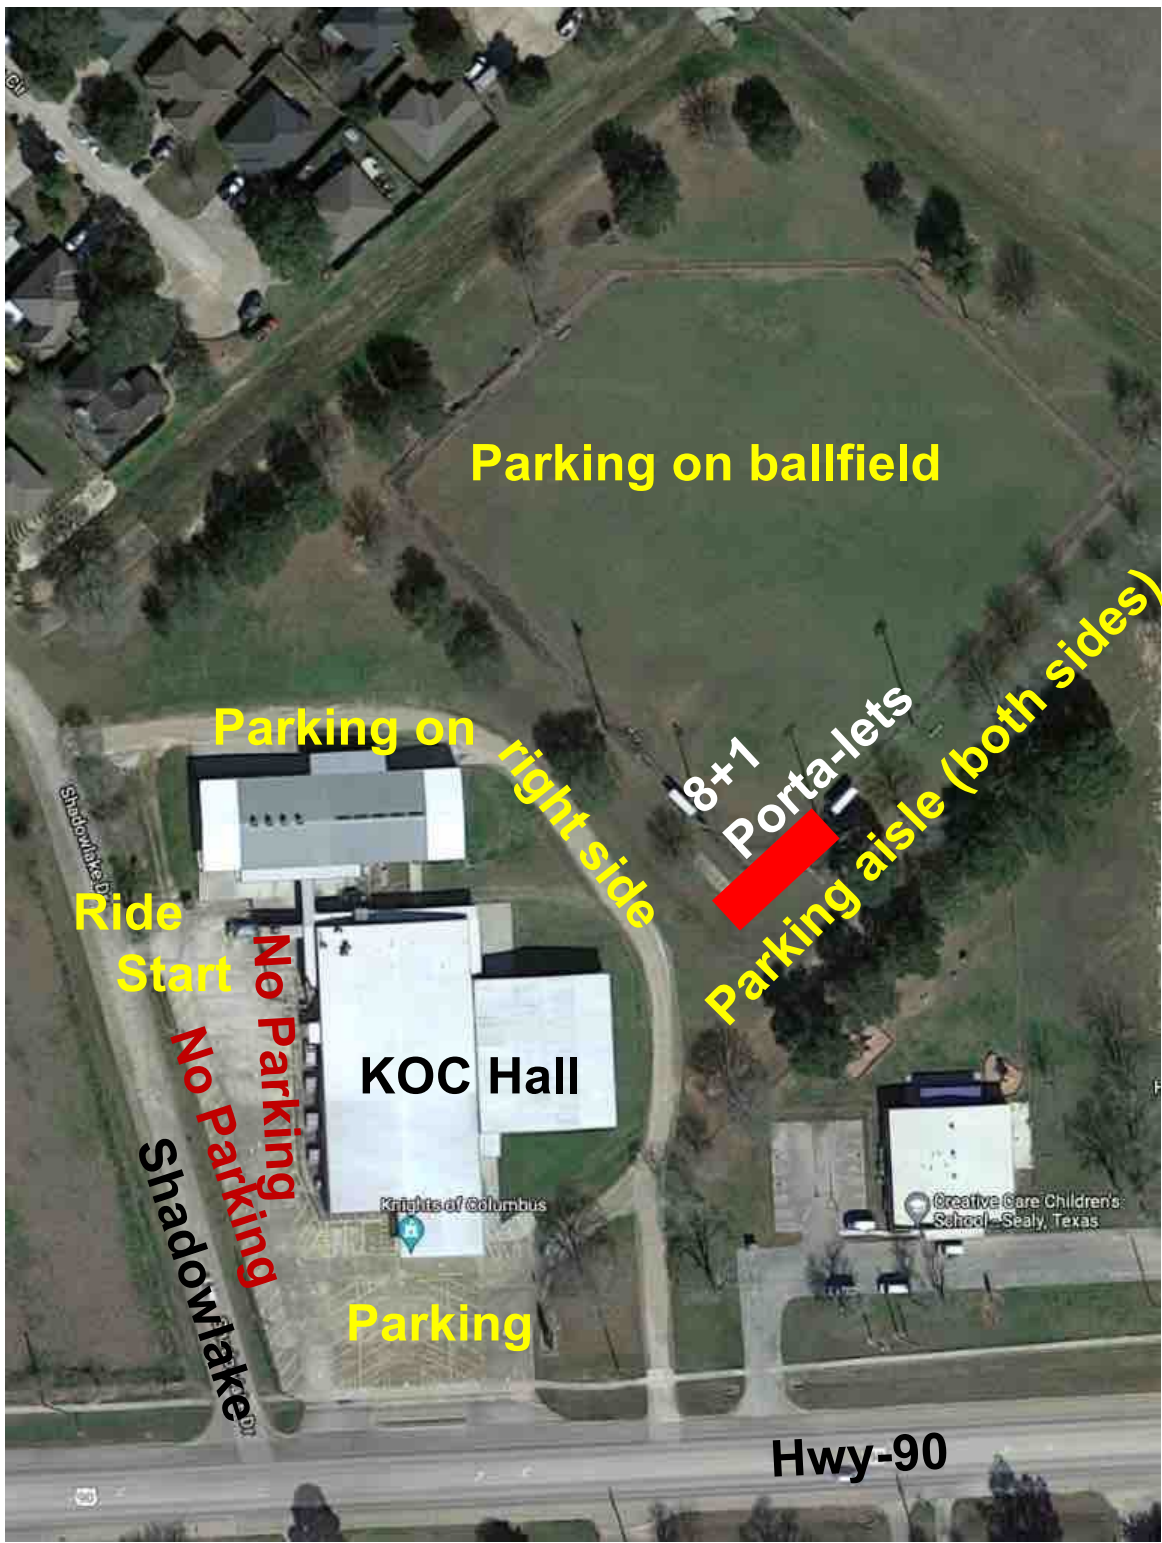

Starrt: Sealy Knights of Columbus
1310 US-90, Sealy, 77474