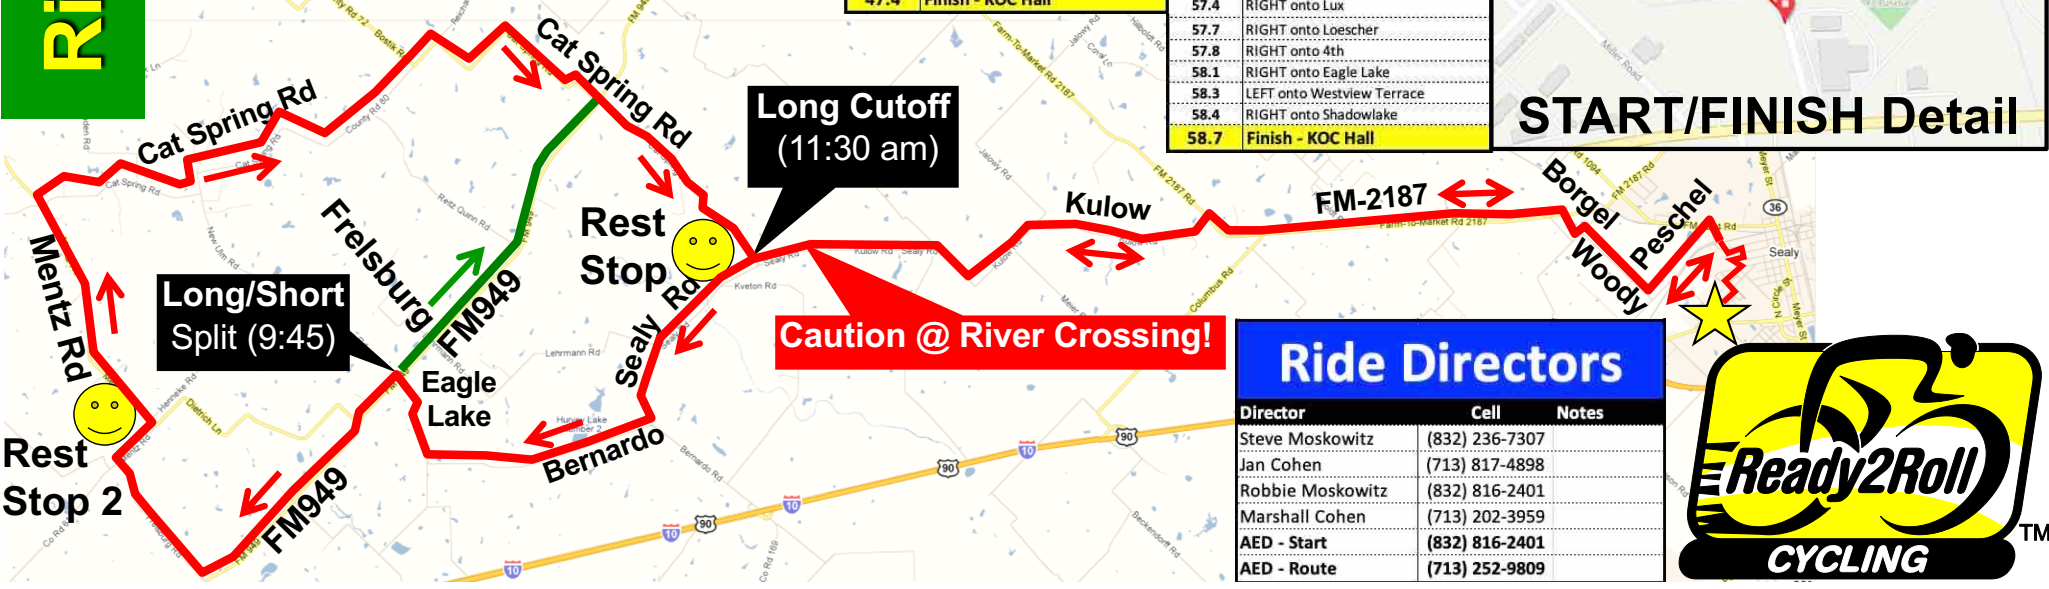

Ride 4 - Sealy

25 Miles		36 Miles		47 Miles		59 Miles	
Mileage	Directions	Mileage	Directions	Mileage	Directions	Mileage	Directions
0.0	Start of route	0.0	Start of route	0.0	Start of route	0.0	Start of route
0.2	LEFT onto Westview Terrace	0.2	LEFT onto Westview Terrace	0.2	LEFT onto Westview Terrace	0.2	LEFT onto Westview Terrace
0.3	RIGHT onto Eagle Lake	0.3	RIGHT onto Eagle Lake	0.3	RIGHT onto Eagle Lake	0.3	RIGHT onto Eagle Lake
0.6	LEFT onto West	0.6	LEFT onto West	0.6	LEFT onto West	0.6	LEFT onto West
0.8	LEFT onto Loescher	0.8	LEFT onto Loescher	0.8	LEFT onto Loescher	0.8	LEFT onto Loescher
0.9	LEFT onto Main	0.9	LEFT onto Main	0.9	LEFT onto Main	0.9	LEFT onto Main
1.3	LEFT onto Peschel	1.3	LEFT onto Peschel	1.3	LEFT onto Peschel	1.3	LEFT onto Peschel
2.1	RIGHT onto Woody	2.1	RIGHT onto Woody	2.1	RIGHT onto Woody	2.1	RIGHT onto Woody
3.1	LEFT onto Borgel	3.1	LEFT onto Borgel	3.1	LEFT onto Borgel	3.1	LEFT onto Borgel
3.3	RIGHT	3.3	RIGHT	3.3	RIGHT	3.3	RIGHT
3.6	LEFT onto FM2187	3.6	LEFT onto FM2187	3.6	LEFT onto FM2187	3.6	LEFT onto FM2187
7.1	LEFT onto Kulow	7.1	LEFT onto Kulow	7.1	LEFT onto Kulow	7.1	LEFT onto Kulow
9.1	Veer LEFT to stay on Kulow	9.1	Veer LEFT to stay on Kulow	9.1	Veer LEFT to stay on Kulow	9.1	Veer LEFT to stay on Kulow
10.4	LEFT; Kulow turns into Sealy	10.4	LEFT; Kulow turns into Sealy	10.4	LEFT; Kulow turns into Sealy	10.4	LEFT; Kulow turns into Sealy
11.1	Control speed: Brazos River	11.1	Control speed: Brazos River	11.1	Control speed: Brazos River	11.1	Control speed: Brazos River
12.2	Rest Stop 1	12.2	Rest Stop 1	12.2	Rest Stop 1	12.2	Rest Stop 1
12.2	LEFT, to head back to Sealy	12.2	LEFT, to head back to Sealy	12.2	LEFT, to head back to Sealy	12.2	LEFT, to head back to Sealy
17.4	RIGHT onto FM2187	16.8	RIGHT onto Eagle Lake	16.8	RIGHT onto Eagle Lake	16.8	RIGHT onto Eagle Lake
21.0	RIGHT onto Borgel	17.8	RIGHT onto FM949	17.8	LEFT onto FM949	17.8	LEFT onto FM949
21.3	LEFT to stay on Borgel	21.3	RIGHT onto Cat Spring	21.3	Sharp RIGHT onto Frelsburg	20.6	Sharp RIGHT onto Frelsburg
21.4	RIGHT onto Woody	23.5	Rest Stop 2	22.2	RIGHT onto Mentz	22.2	RIGHT onto Mentz
22.4	LEFT onto Peschel	23.6	LEFT, to head back to Sealy	22.3	Rest Stop 2	22.3	Rest Stop 2
23.3	RIGHT onto Lux	28.8	RIGHT onto FM2187	22.8	Left to stay on Mentz	22.8	Left to stay on Mentz
23.6	RIGHT onto Loescher	32.4	RIGHT onto Borgel	25.4	RIGHT onto Cat Spring	25.4	RIGHT onto Cat Spring
23.7	RIGHT onto 4th	32.7	LEFT to stay on Borgel	27.1	LEFT to stay on Cat Spring	27.1	LEFT to stay on Cat Spring
24.0	RIGHT onto Eagle Lake	32.8	RIGHT onto Woody	34.9	Rest Stop 3	34.9	Rest Stop 3
24.2	LEFT onto Westview Terrace	33.8	LEFT onto Peschel	34.9	LEFT, to head back to Sealy	34.9	RIGHT onto Sealy
24.3	RIGHT onto Shadowlake	34.7	RIGHT onto Lux	40.2	RIGHT onto FM2187	37.1	RIGHT onto Bernardo
24.5	Finish - KOC Hall	35.1	RIGHT onto Loescher	43.8	RIGHT onto Borgel	39.5	Sharp RIGHT onto Eagle Lake
		35.1	RIGHT onto 4th	44.1	LEFT to stay on Borgel	40.5	RIGHT onto FM949
		35.4	RIGHT onto Eagle Lake	44.2	RIGHT onto Woody	44.0	RIGHT onto Cat Spring
		35.6	LEFT onto Westview Terrace	45.2	LEFT onto Peschel	46.2	Rest Stop 4
		35.7	RIGHT onto Shadowlake	46.1	RIGHT onto Lux	46.2	LEFT, to head back to Sealy
		36.0	Finish - KOC Hall	46.4	RIGHT onto Loescher	51.5	RIGHT onto FM2187
				46.5	RIGHT onto 4th	55.1	RIGHT onto Borgel
				46.8	RIGHT onto Eagle Lake	55.4	LEFT to stay on Borgel
				47.0	LEFT onto Westview Terrace	55.5	RIGHT onto Woody
				47.1	RIGHT onto Shadowlake	56.5	LEFT onto Peschel
				47.4	Finish - KOC Hall	57.4	RIGHT onto Lux
						57.7	RIGHT onto Loescher
						57.8	RIGHT onto 4th
						58.1	RIGHT onto Eagle Lake
						58.3	LEFT onto Westview Terrace
						58.4	RIGHT onto Shadowlake
						58.7	Finish - KOC Hall