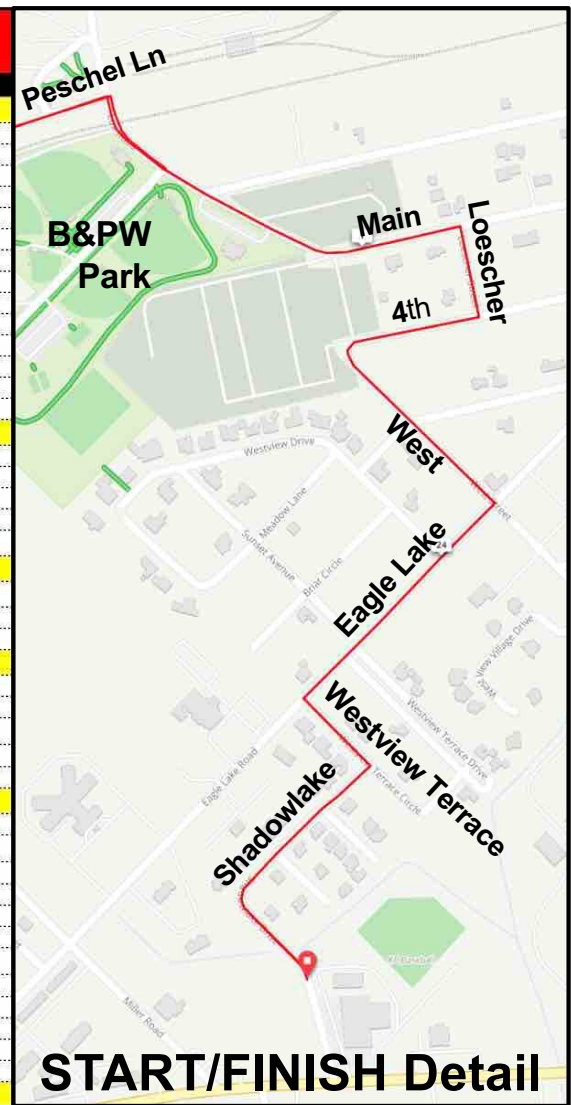

Ride 4 - Sealy

25 Miles		36 Miles		47 Miles		59 Miles	
Mileage	Directions	Mileage	Directions	Mileage	Directions	Mileage	Directions
0.0	Start of route	0.0	Start of route	0.0	Start of route	0.0	Start of route
0.2	LEFT onto Westview Terrace	0.2	LEFT onto Westview Terrace	0.2	LEFT onto Westview Terrace	0.2	LEFT onto Westview Terrace
0.3	RIGHT onto Eagle Lake	0.3	RIGHT onto Eagle Lake	0.3	RIGHT onto Eagle Lake	0.3	RIGHT onto Eagle Lake
0.6	LEFT onto West	0.6	LEFT onto West	0.6	LEFT onto West	0.6	LEFT onto West
0.8	LEFT onto Loescher	0.8	LEFT onto Loescher	0.8	LEFT onto Loescher	0.8	LEFT onto Loescher
0.9	LEFT onto Main	0.9	LEFT onto Main	0.9	LEFT onto Main	0.9	LEFT onto Main
1.3	LEFT onto Peschel	1.3	LEFT onto Peschel	1.3	LEFT onto Peschel	1.3	LEFT onto Peschel
2.1	RIGHT onto Woody	2.1	RIGHT onto Woody	2.1	RIGHT onto Woody	2.1	RIGHT onto Woody
3.1	LEFT onto Borgel	3.1	LEFT onto Borgel	3.1	LEFT onto Borgel	3.1	LEFT onto Borgel
3.3	RIGHT	3.3	RIGHT	3.3	RIGHT	3.3	RIGHT
3.6	LEFT onto FM2187	3.6	LEFT onto FM2187	3.6	LEFT onto FM2187	3.6	LEFT onto FM2187
7.1	LEFT onto Kulow	7.1	LEFT onto Kulow	7.1	LEFT onto Kulow	7.1	LEFT onto Kulow
9.1	Veer LEFT to stay on Kulow	9.1	Veer LEFT to stay on Kulow	9.1	Veer LEFT to stay on Kulow	9.1	Veer LEFT to stay on Kulow
10.4	LEFT; Kulow turns into Sealy	10.4	LEFT; Kulow turns into Sealy	10.4	LEFT; Kulow turns into Sealy	10.4	LEFT; Kulow turns into Sealy
11.1	Control speed: Brazos River	11.1	Control speed: Brazos River	11.1	Control speed: Brazos River	11.1	Control speed: Brazos River
12.2	Rest Stop 1	12.2	Rest Stop 1	12.2	Rest Stop 1	12.2	Rest Stop 1
12.2	LEFT, to head back to Sealy	12.2	LEFT, to head back to Sealy	12.2	LEFT, to head back to Sealy	12.2	LEFT, to head back to Sealy
17.4	RIGHT onto FM2187	16.8	RIGHT onto Eagle Lake	16.8	RIGHT onto Eagle Lake	16.8	RIGHT onto Eagle Lake
21.0	RIGHT onto Borgel	17.8	RIGHT onto FM949	17.8	LEFT onto FM949	17.8	LEFT onto FM949
21.3	LEFT to stay on Borgel	21.3	RIGHT onto Cat Spring	21.3	Sharp RIGHT onto Frelsburg	20.6	Sharp RIGHT onto Frelsburg
21.4	RIGHT onto Woody	23.5	Rest Stop 2	22.2	RIGHT onto Mentz	22.2	RIGHT onto Mentz
22.4	LEFT onto Peschel	23.6	LEFT, to head back to Sealy	22.3	Rest Stop 2	22.3	Rest Stop 2
23.3	RIGHT onto Lux	28.8	RIGHT onto FM2187	22.8	Left to stay on Mentz	22.8	Left to stay on Mentz
23.6	RIGHT onto Loescher	32.4	RIGHT onto Borgel	25.4	RIGHT onto Cat Spring	25.4	RIGHT onto Cat Spring
23.7	RIGHT onto 4th	32.7	LEFT to stay on Borgel	27.1	LEFT to stay on Cat Spring	27.1	LEFT to stay on Cat Spring
24.0	RIGHT onto Eagle Lake	32.8	RIGHT onto Woody	34.9	Rest Stop 3	34.9	Rest Stop 3
24.2	LEFT onto Westview Terrace	33.8	LEFT onto Peschel	34.9	LEFT, to head back to Sealy	34.9	RIGHT onto Sealy
24.3	RIGHT onto Shadowlake	34.7	RIGHT onto Lux	40.2	RIGHT onto FM2187	37.1	RIGHT onto Bernardo
24.5	Finish - KOC Hall	35.1	RIGHT onto Loescher	43.8	RIGHT onto Borgel	39.5	Sharp RIGHT onto Eagle Lake
		35.1	RIGHT onto 4th	44.1	LEFT to stay on Borgel	40.5	RIGHT onto FM949
		35.4	RIGHT onto Eagle Lake	44.2	RIGHT onto Woody	44.0	RIGHT onto Cat Spring
		35.6	LEFT onto Westview Terrace	45.2	LEFT onto Peschel	46.2	Rest Stop 4
		35.7	RIGHT onto Shadowlake	46.1	RIGHT onto Lux	46.2	LEFT, to head back to Sealy
		36.0	Finish - KOC Hall	46.4	RIGHT onto Loescher	51.5	RIGHT onto FM2187
				46.5	RIGHT onto 4th	55.1	RIGHT onto Borgel
				46.8	RIGHT onto Eagle Lake	55.4	LEFT to stay on Borgel
				47.0	LEFT onto Westview Terrace	55.5	RIGHT onto Woody
				47.1	RIGHT onto Shadowlake	56.5	LEFT onto Peschel
				47.4	Finish - KOC Hall	57.4	RIGHT onto Lux
						57.7	RIGHT onto Loescher
						57.8	RIGHT onto 4th
						58.1	RIGHT onto Eagle Lake
						58.3	LEFT onto Westview Terrace
						58.4	RIGHT onto Shadowlake
						58.7	Finish - KOC Hall