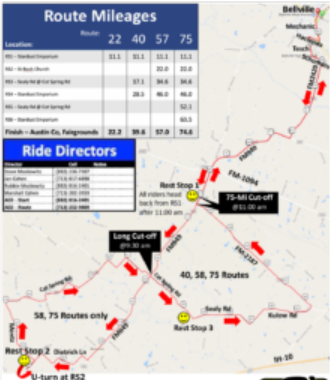

# Route Mileages

Route: 22 40 57 75

Location:

40i - Barber's Impassum	21.1	21.1	22.1	22.1
40i - Barber's Bunch			20.0	20.0
40i - Lady Mt @ First Spring Mt		27.1	34.6	34.6
40i - Barber's Impassum	26.1	46.0	46.0	
40i - Lady Mt @ First Spring Mt				52.1
40i - Barber's Impassum				60.1
Finish - Austin Co, Fairgrounds	22.2	39.6	57.0	74.6

# Ride 5 - Bellville