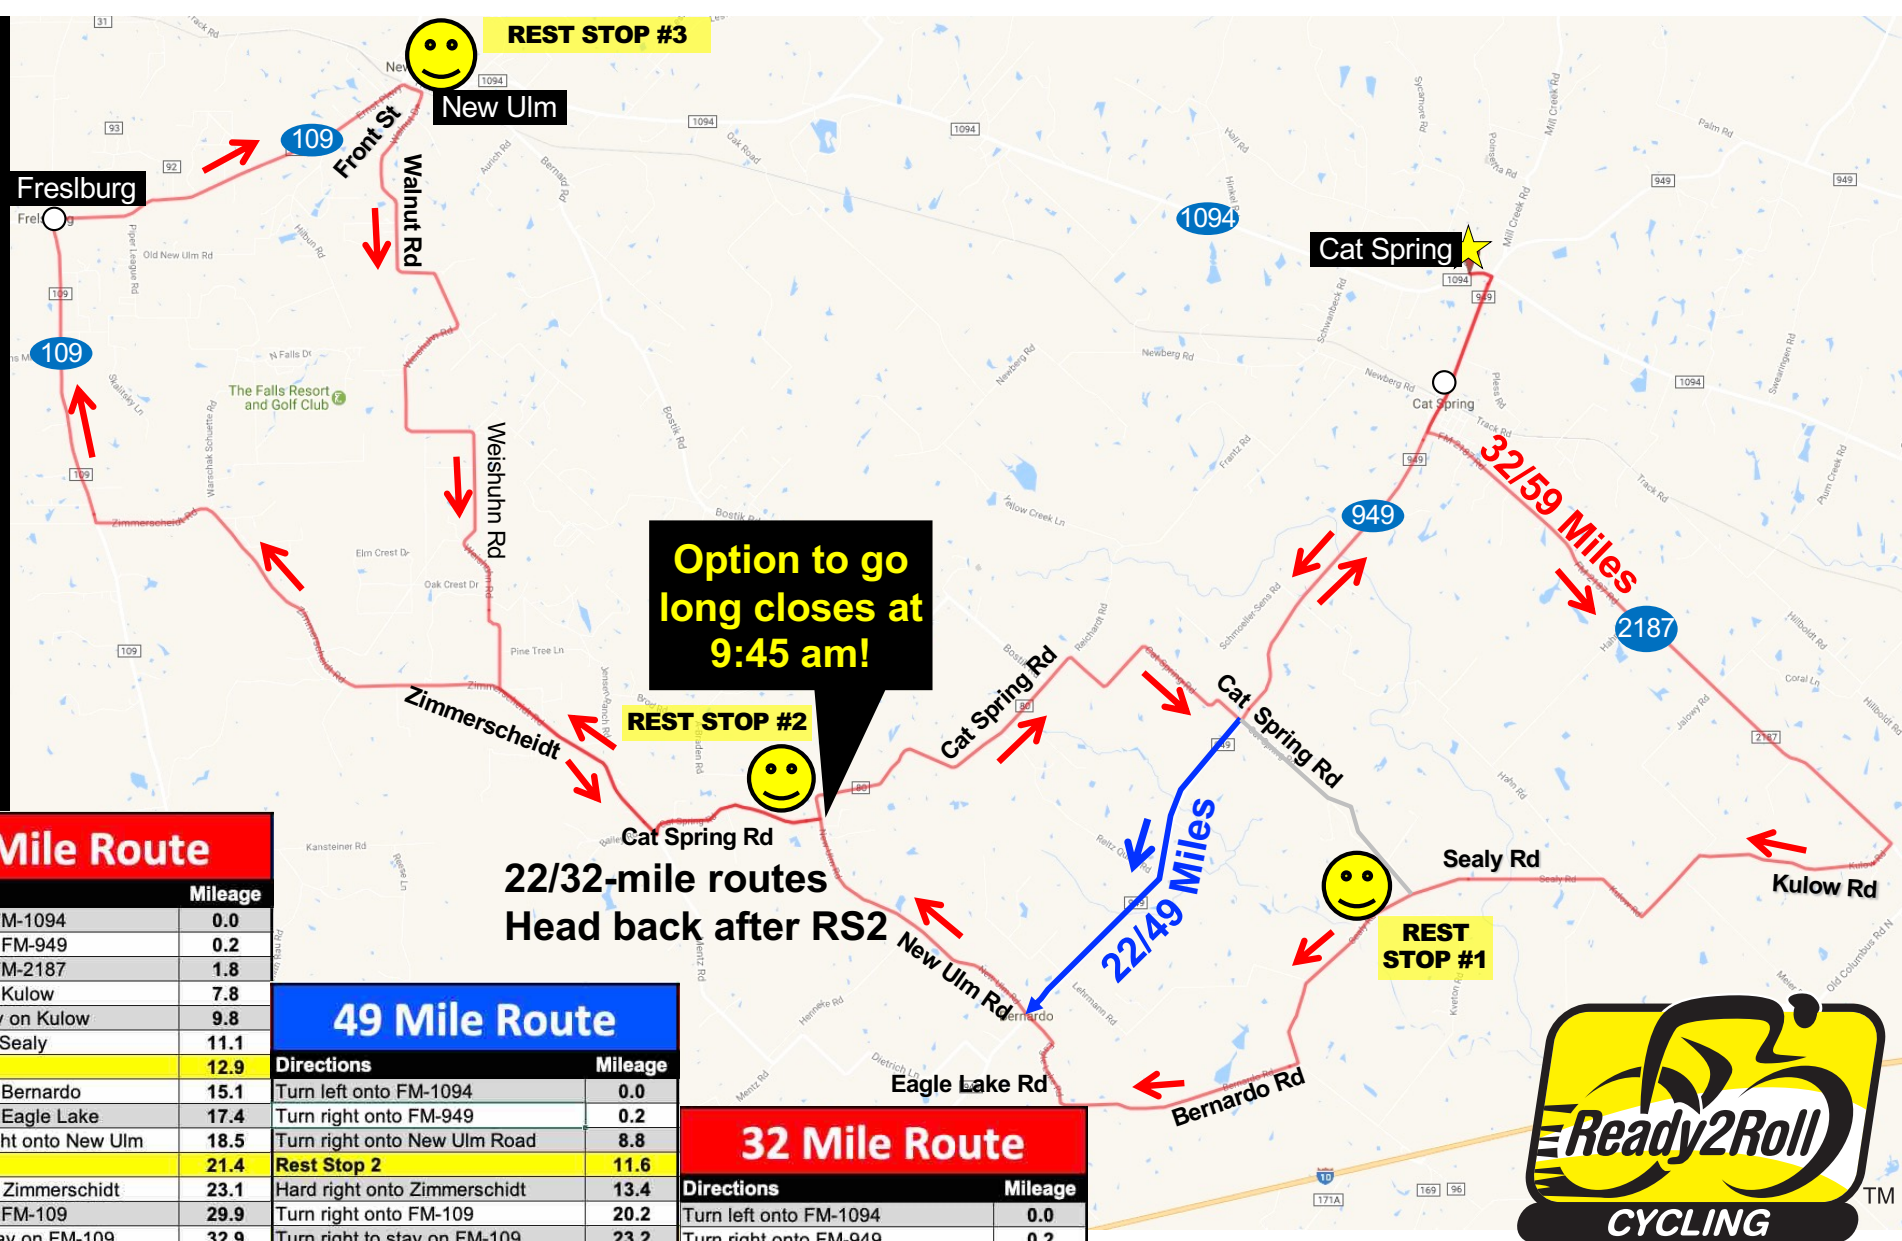

# Ride 6: Cat Spring

**Option to go long closes at 9:45 am!**

## 59 Mile Route

Directions	Mileage
Turn left onto FM-1094	0.0
Turn right onto FM-949	0.2
Turn left onto FM-2187	1.8
Turn right onto Kulow	7.8
Turn left to stay on Kulow	9.8
Slight left onto Sealy	11.1
<b>Rest Stop 1</b>	<b>12.9</b>
Turn right onto Bernardo	15.1
Turn right onto Eagle Lake	17.4
Continue straight onto New Ulm	18.5
<b>Rest Stop 2</b>	<b>21.4</b>
Hard right onto Zimmerscheidt	23.1
Turn right onto FM-109	29.9
Turn right to stay on FM-109	32.9
Turn right onto Front St	36.6
<b>Rest Stop 3</b>	<b>36.8</b>
Turn right onto Walnut Dr	36.9
Continue onto Weishuhn Rd	37.7
Continue onto Weishuhn Rd	38.2
Turn right to stay on Weishuhn Rd	41.6
Turn left onto Zimmerscheidt Rd	44.2
Sharp left onto Cat Spring Rd	46.3
<b>Rest Stop 2 (Repeat)</b>	<b>48.0</b>
Turn left onto FM-949	53.6
Turn left onto FM-1094	58.5
Turn right onto Hall	58.7

## 49 Mile Route

Directions	Mileage
Turn left onto FM-1094	0.0
Turn right onto FM-949	0.2
Turn right onto New Ulm Road	8.8
<b>Rest Stop 2</b>	<b>11.6</b>
Hard right onto Zimmerscheidt	13.4
Turn right onto FM-109	20.2
Turn right to stay on FM-109	23.2
Turn right onto Front St	26.9
<b>Rest Stop 3</b>	<b>27.1</b>
Turn right onto Walnut Dr	27.1
Continue onto Weishuhn Rd	28.1
Continue onto Weishuhn Rd	28.5
Turn right to stay on Weishuhn Rd	31.9
Turn left onto Zimmerscheidt Rd	34.5
Turn left onto Cat Spring Rd	36.6
<b>Rest Stop 2 (repeat)</b>	<b>38.3</b>
Turn left onto FM-949	43.8
Turn left onto FM-1094	48.8
Turn right onto Hall	49.0

## 32 Mile Route

Directions	Mileage
Turn left onto FM-1094	0.0
Turn right onto FM-949	0.2
Turn left onto FM-2187	1.8
Turn right onto Kulow	7.8
Turn left to stay on Kulow	9.8
Slight left onto Sealy	11.1
<b>Rest Stop 1</b>	<b>12.9</b>
Turn right onto Bernardo	15.1
Turn right onto Eagle Lake	17.4
Continue straight onto New Ulm	18.5
<b>Rest Stop 2</b>	<b>21.4</b>
Turn left onto FM-949	26.9
Turn left onto FM-1094	31.8
Turn right onto Hall	32.0